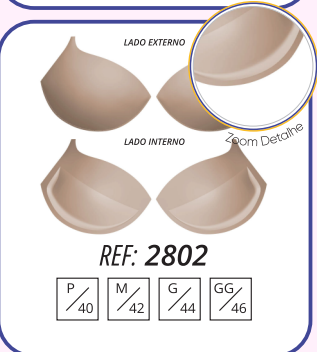

BOJOS PUSH-UP